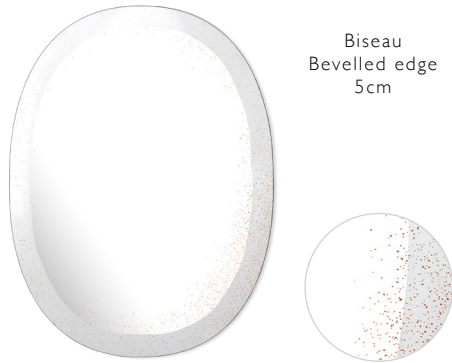

Each mirror comes in it's own protective **handcrafted** **prestation box.**

HAMBOURG

Design Vanessa Lambert

NEW

Biseau
Bevelled edge
5cm

MirVA1
60x80cm

● Cuivre / Copper

Autres couleurs disponibles à partir de 20 pièces.
Other colors from 20 pieces.